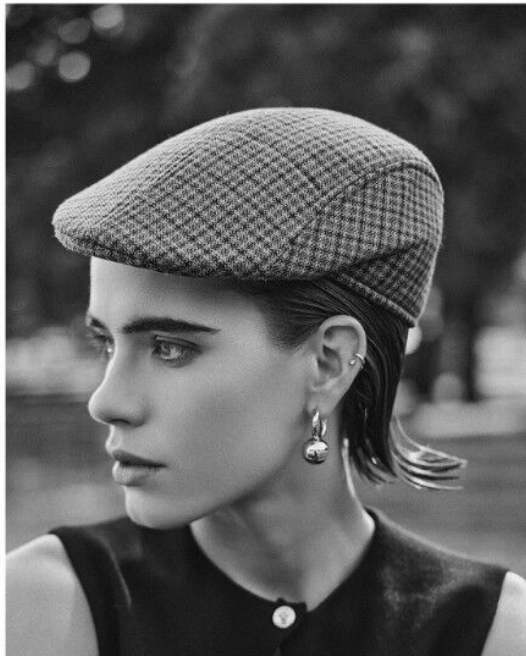

SIF SAGA

height 5'9" · bust 32" · cup B · waist 24" · hips 35" · dress 36 EU/6 US/8 UK
shoes size 40 EU/9 US/6.5 UK · hair brown · eyes brown

Elbise VERSACE Kápe CELINE Ear cuff JENNIFER FISHER