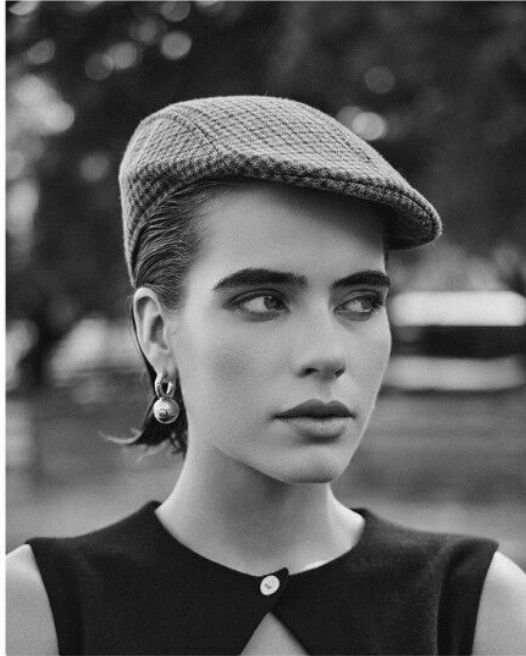

SIF SAGA

height 5'9" · bust 32" · cup B · waist 24" · hips 35" · dress 36 EU/6 US/8 UK
shoes size 40 EU/9 US/6.5 UK · hair brown · eyes brown

Elbise VERSACE Kápe CELINE Ear cuff JENNIFER FISHER